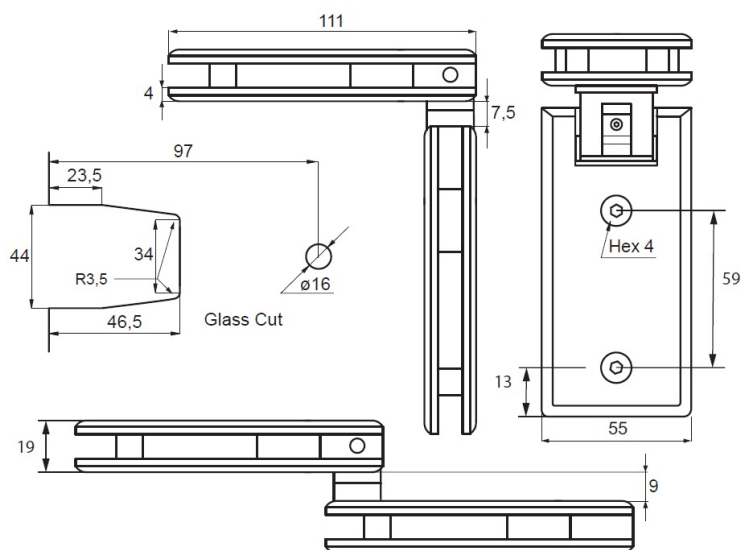

PRODUCT SHEET

Description:

Shower Hinge "Linz", 90DG, Black, Glass/Glass, 6-10mm Glass Thickness,W/Angle Adjustment Function & 25DG Return, Function, Brass Material, Rectangular Shape W/Chamfered, Edges

Item number:

15.23.738-4

Units	Box	Carton	HS Code	Barcode
Pcs.	1	20	8302100090	
				5704866500272

SISO A/S

Mileparken 11
DK-2740 Skovlunde
Denmark
VAT: DK 24786013

Phone +45 45 830 900

www.siso.dk
siso@siso.dk