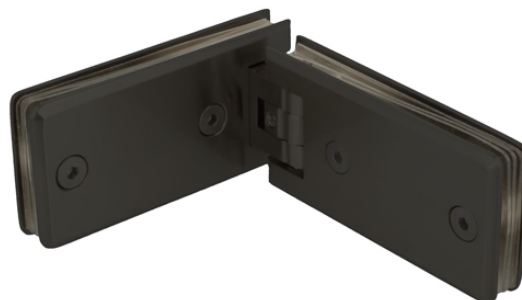

PRODUCT SHEET

Description:

Shower Hinge "Linz", 90DG, Black, Glass/Glass, 6-10mm Glass Thickness,W/Angle Adjustment Function & 25DG Return, Function, Brass Material, Rectangular Shape W/Chamfered, Edges

Item number:

15.23.738-4

Units	Box	Carton	HS Code	Barcode
Pcs.	1	20	8302100090	
				5704866500272

SISO A/S

Mileparken 11
DK-2740 Skovlunde
Denmark
VAT: DK 24786013

Phone +45 45 830 900

www.siso.dk
siso@siso.dk

Danske Bank
Nytorv Branch
Copenhagen
SWIFT: DABADKKK

Account no.
4180 3112 112936
IBAN Account
DK7230003112112936